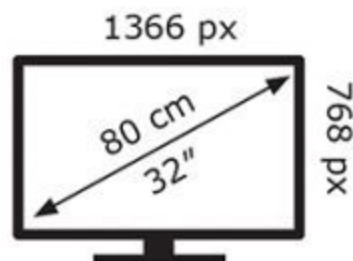

ENERG

ORION

32SA19RDL

31 kWh/1000h

ABCDEF G

31 kWh/1000h

2019/2013